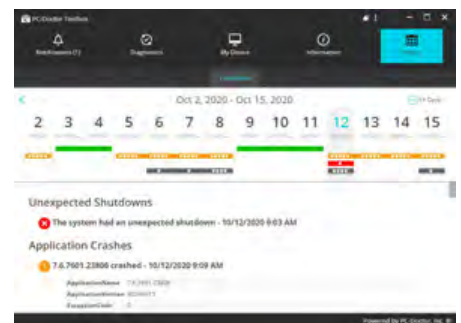

System Information

- In-depth knowledge of a PC
- Details about all PC components
- Understand what is installed: firewall, startup programs, web browsers, virus scanners, etc.

System History

- Use System History to help understand when and why things go wrong
- See software and hardware changes over the life of the system
- View Critical Event history
- Review historical diagnostic results

Real-Time Dashboard

- Provides an at-a-glance view of overall system health
- Focuses on important real-time system metrics to assist in monitoring your computer's health
- Notification carousel bubbles up important alerts to critical areas that need attention

No matter what sort of user you are — casual home user, student, telecommuter, tech geek or gamer — you can benefit from having the same world class hardware diagnostics that have been used by top PC manufacturers for years. Toolbox is the leading PC diagnostic tool to help keep your PC running its best.

For more information visit:
<https://www.pc-doctor.com/toolbox>

Or, register for a free Toolbox Remote account and download Toolbox at:
<https://www.pcdtoolbox.com>

PC-Doctor, Inc.
The global leader in system health

10345 Professional Circle
Reno, Nevada 89521
775-336-4000
www.pc-doctor.com