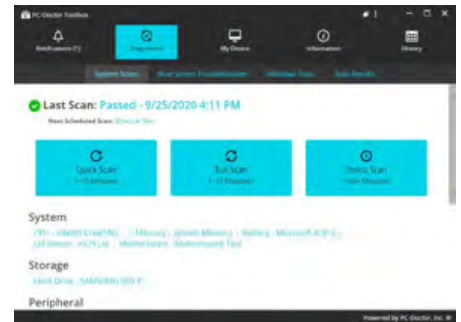

System Information

- In-depth knowledge of a PC
- Details about all PC components
- Understand what is installed: firewall, startup programs, web browsers, virus scanners, etc.

System History

- Use System History to help understand when and why things go wrong
- See software and hardware changes over the life of the system
- View Critical Event history
- Review historical diagnostic results

Real-Time Dashboard

- Provides an at-a-glance view of overall system health
- Focuses on important real-time system metrics to assist in monitoring your computer's health
- Notification carousel bubbles up important alerts to critical areas that need attention

No matter what sort of user you are — casual home user, student, telecommuter, tech geek or gamer — you can benefit from having the same world class hardware diagnostics that have been used by top PC manufacturers for years. Toolbox is the leading PC diagnostic tool to help keep your PC running its best.

For more information visit:
<https://www.pc-doctor.com/toolbox>

Or, register for a free Toolbox Remote account and download Toolbox at:
<https://www.pcdtoolbox.com>

PC-Doctor, Inc.
The global leader in system health

10345 Professional Circle
Reno, Nevada 89521
775-336-4000
www.pc-doctor.com